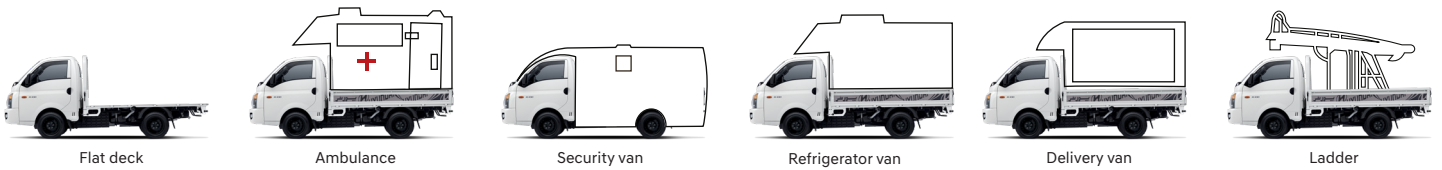

Applications

Freight & Insurance would be charged separately, at actual.